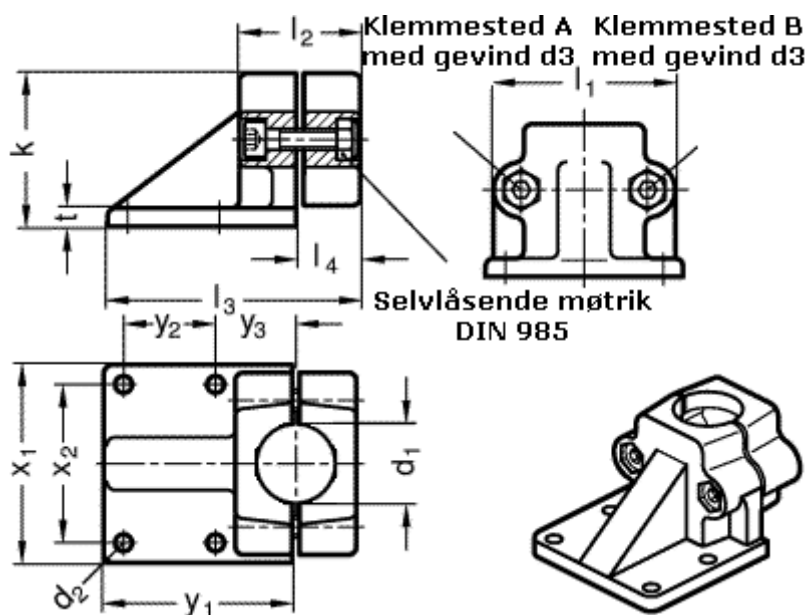

Article number: 20166B402SW

Description: Off-set baseplate clamps GN166-B40-2-SW
GN166

Measures

d1 = B40	t = 14
d2 = 11	x1 = 115
d3 = M10	x2 = 90
k = 91	y1 = 108
l1 = 98	y2 = 50
l2 = 70	y3 = 45
l3 = 145	
l4 = 35	